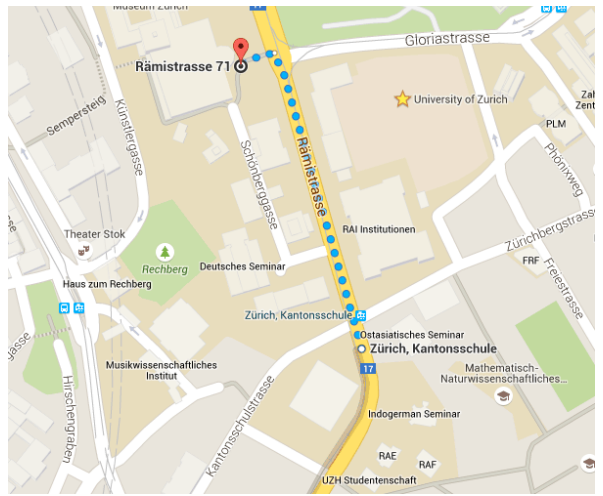

Google

Steigenberger Bellerive au Lac Zürich to Rämistrasse 71, 8006 Zürich 7:42 AM - 7:57 AM (15 min)

7:42 AM Steigenberger Bellerive au Lac Zürich

- Utoquai 47, 8008 Zürich
- Walk
About 8 min , 650 m
Use caution - may involve errors or sections not suited for walking
- Head northwest on Utoquai/Route 17 toward Kreuzstrasse
450 m
- Turn right onto Schoeckstrasse/Route 17 (signs for Winterthur/Flughafen/Central)
 Continue to follow Route 17
160 m

7:50 AM Zürich, Bellevue

- 5 towards Zürich, Kirche Fluntern
2 min (2 stops)
Service run by Zürcher Verkehrsverbund

7:52 AM Zürich, Kantonsschule

- Walk
About 5 min , 290 m
Use caution - may involve errors or sections not suited for walking

7:57 AM  **Rämistrasse 71**
8006 Zürich

Tickets and information

Zürcher Verkehrsverbund - 0848 988988

These directions are for planning purposes only. You may find that construction projects, traffic, weather, or other events may cause conditions to differ from the map results, and you should plan your route accordingly. You must obey all signs or notices regarding your route.

Map data ©2015 Google 200 m 