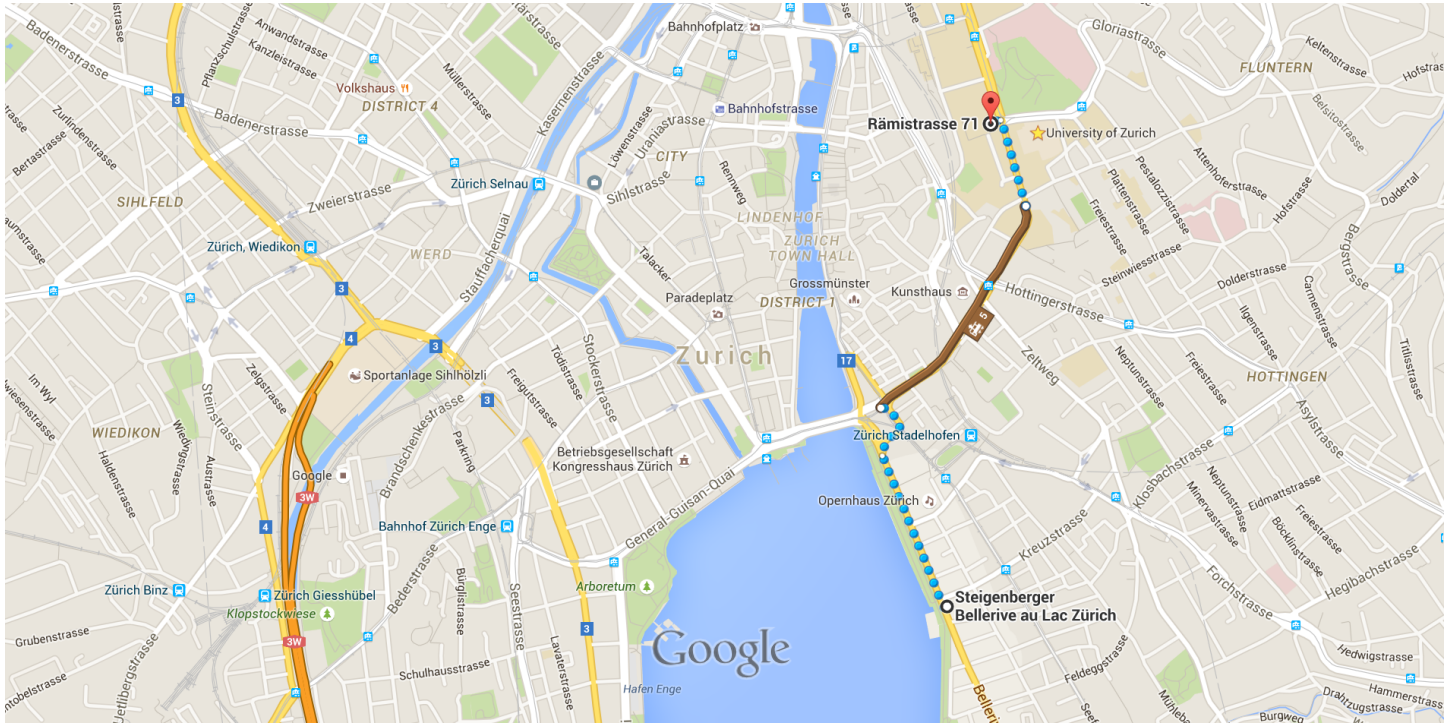

Google

Steigenberger Bellerive au Lac Zürich to Rämistrasse 71, 8006 Zürich 7:42 AM - 7:57 AM (15 min)

7:42 AM Steigenberger Bellerive au Lac Zürich

- Utoquai 47, 8008 Zürich
- Walk
About 8 min , 650 m
Use caution - may involve errors or sections not suited for walking
- Head northwest on Utoquai/Route 17 toward Kreuzstrasse
450 m
- Turn right onto Schoeckstrasse/Route 17 (signs for Winterthur/Flughafen/Central)
 Continue to follow Route 17
160 m

7:50 AM Zürich, Bellevue

- 5 towards Zürich, Kirche Fluntern
2 min (2 stops)
Service run by Zürcher Verkehrsverbund

7:52 AM Zürich, Kantonsschule

- Walk
About 5 min , 290 m
Use caution - may involve errors or sections not suited for walking

7:57 AM  **Rämistrasse 71**
8006 Zürich

Tickets and information

Zürcher Verkehrsverbund - 0848 988988

These directions are for planning purposes only. You may find that construction projects, traffic, weather, or other events may cause conditions to differ from the map results, and you should plan your route accordingly. You must obey all signs or notices regarding your route.

Map data ©2015 Google 200 m 