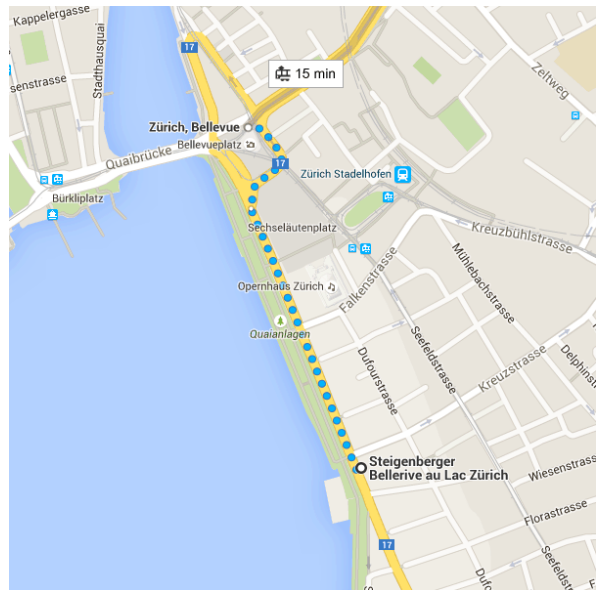

Google

Steigenberger Bellerive au Lac Zürich to Rämistrasse 71, 8006 Zürich 7:42 AM - 7:57 AM (15 min)

7:42 AM Steigenberger Bellerive au Lac Zürich

- Utoquai 47, 8008 Zürich
- Walk
About 8 min , 650 m
Use caution - may involve errors or sections not suited for walking
- Head northwest on Utoquai/Route 17 toward Kreuzstrasse
450 m
- Turn right onto Schoeckstrasse/Route 17 (signs for Winterthur/Flughafen/Central)
 Continue to follow Route 17
160 m

7:50 AM Zürich, Bellevue

- 5 towards Zürich, Kirche Fluntern
2 min (2 stops)
Service run by Zürcher Verkehrsverbund

7:52 AM Zürich, Kantonsschule

- Walk
About 5 min , 290 m
Use caution - may involve errors or sections not suited for walking

7:57 AM  **Rämistrasse 71**
8006 Zürich

Tickets and information

Zürcher Verkehrsverbund - 0848 988988

These directions are for planning purposes only. You may find that construction projects, traffic, weather, or other events may cause conditions to differ from the map results, and you should plan your route accordingly. You must obey all signs or notices regarding your route.

Map data ©2015 Google 200 m 