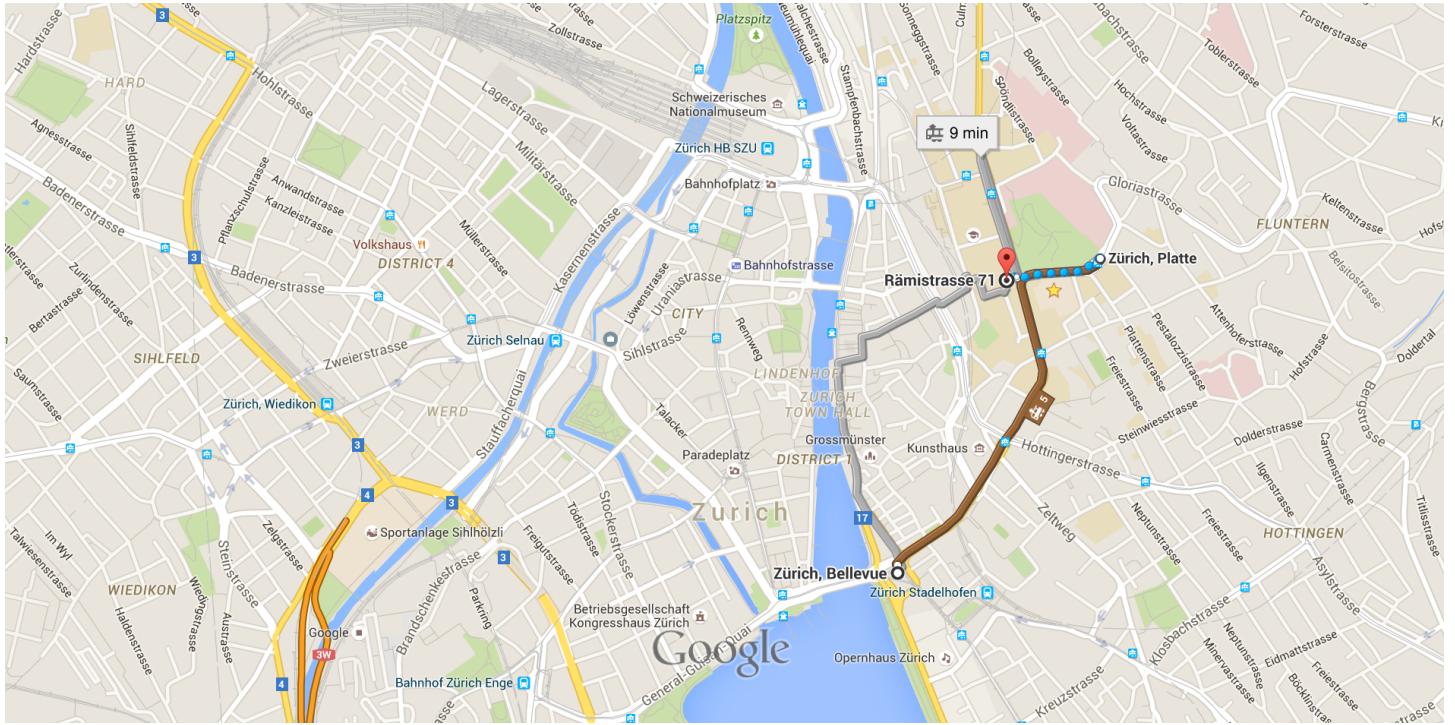

Google

Zürich, Bellevue, Zurich to Rämistrasse 71, 8006 Zürich

7:56 AM - 8:05 AM (9 min)

7:56 AM Zürich, Bellevue

7:56 AM Zürich, Bellevue

5 towards Zürich, Kirche Fluntern
5 min (3 stops)
Service run by Zürcher Verkehrsverbund

8:01 AM Zürich, Platte

Walk
About 4 min , 270 m

Use caution - may involve errors or sections not suited for walking

Head southwest on Gloriastrasse toward Plattenstrasse

230 m

Turn right onto Rämistrasse/Route 17

6 m

Turn left

31 m

8:05 AM Rämistrasse 71
8006 Zürich

Tickets and information

Zürcher Verkehrsverbund - 0848 988988

These directions are for planning purposes only. You may find that construction projects, traffic, weather, or other events may cause conditions to differ from the map results, and you should plan your route accordingly. You must obey all signs or notices regarding your route.

Map data ©2015 Google 200 m 