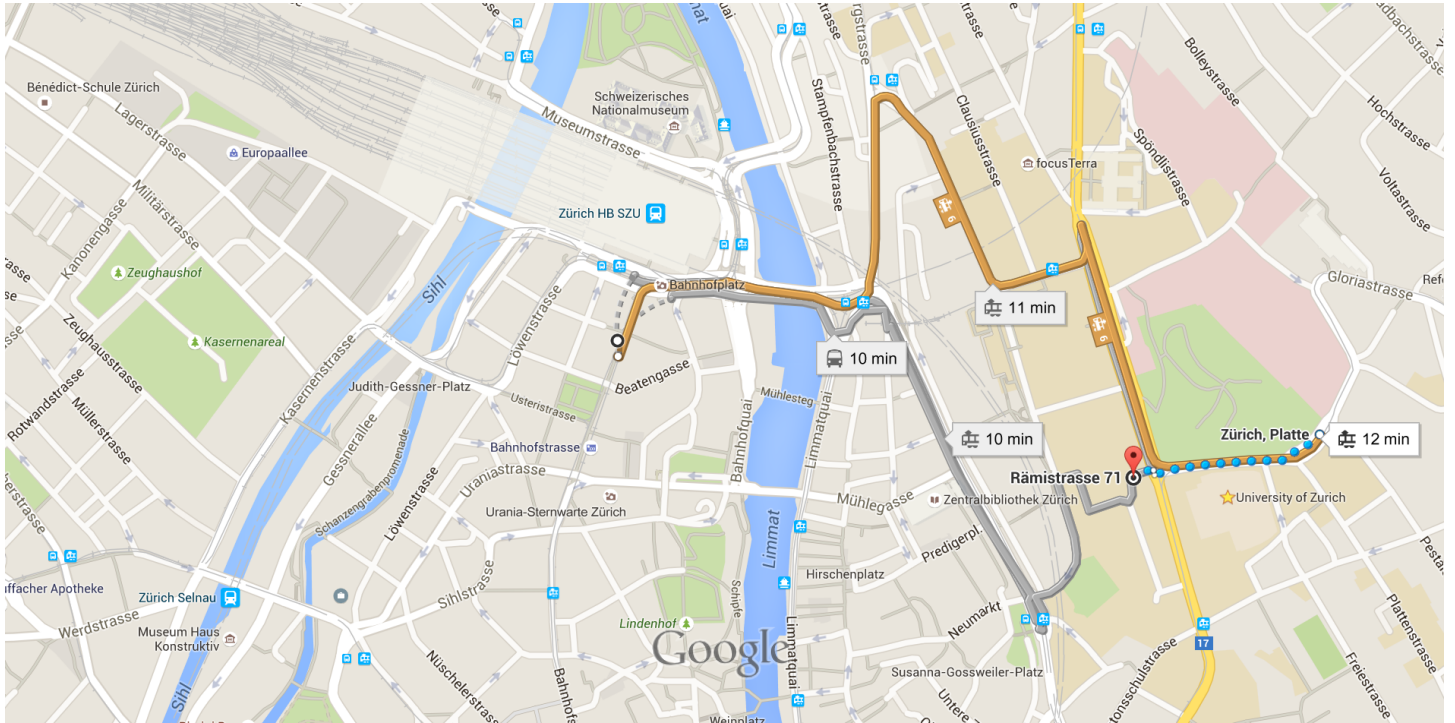

Google

Zürich, Bahnhofstrasse/HB to Rämistrasse 71, 8006 Zürich

7:35 AM - 7:47 AM (12 min)

7:35 AM Zürich, Bahnhofstrasse/HB

7:35 AM Zürich, Bahnhofstrasse/HB

6 towards Zürich, Zoo  
9 min (4 stops)  
Service run by Zürcher Verkehrsverbund

7:44 AM Zürich, Platte

Walk  
About 3 min , 270 m

Use caution - may involve errors or sections not suited for walking

Head southwest on Gloriastrasse toward Plattenstrasse

230 m

Turn right onto Rämistrasse/Route 17

6 m

Turn left

31 m

7:47 AM Rämistrasse 71  
8006 Zürich

**Tickets and information**

Zürcher Verkehrsverbund - 0848 988988

These directions are for planning purposes only. You may find that construction projects, traffic, weather, or other events may cause conditions to differ from the map results, and you should plan your route accordingly. You must obey all signs or notices regarding your route.

Map data ©2015 Google 100 m 