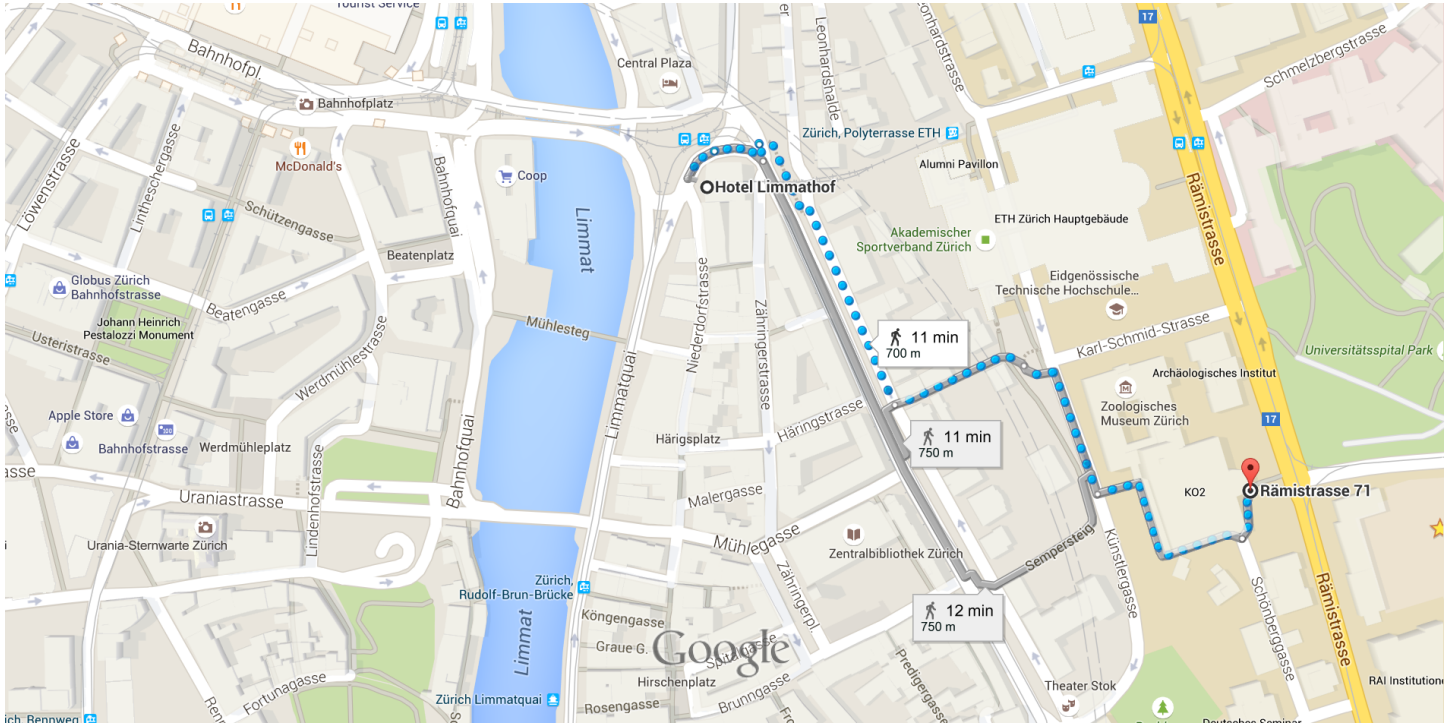

Google

Hotel Limmathof, Limmatquai, Zurich to Rämistrasse 71, 8006 Zürich

Walk 700 m, 11 min

o Hotel Limmathof

Limmatquai 142, 8001 Zürich

Use caution - may involve errors or sections not suited for walking

- 1. Head northeast on Limmatquai toward Central

↑ _____ 28 m

- 2. Slight right onto Central

↘ _____ 37 m

- 3. Turn left to stay on Central

↶ _____ 12 m

- 4. Sharp right onto Hirschengraben

↷ _____ 220 m
 ⓘ Take the stairs

- 5. Turn left onto Schienhutgasse

↶ _____ 100 m
 ⓘ Take the stairs

- 6. Slight right to stay on Schienhutgasse

↘ _____ 120 m
 ⓘ Take the stairs

- 7. Turn left onto Doktor-Faust-Gasse

↶ _____ 150 m
 ⓘ Take the stairs

8. Turn left at Schönberggasse

36 m

◉ Rämistrasse 71

8006 Zürich

These directions are for planning purposes only. You may find that construction projects, traffic, weather, or other events may cause conditions to differ from the map results, and you should plan your route accordingly. You must obey all signs or notices regarding your route.