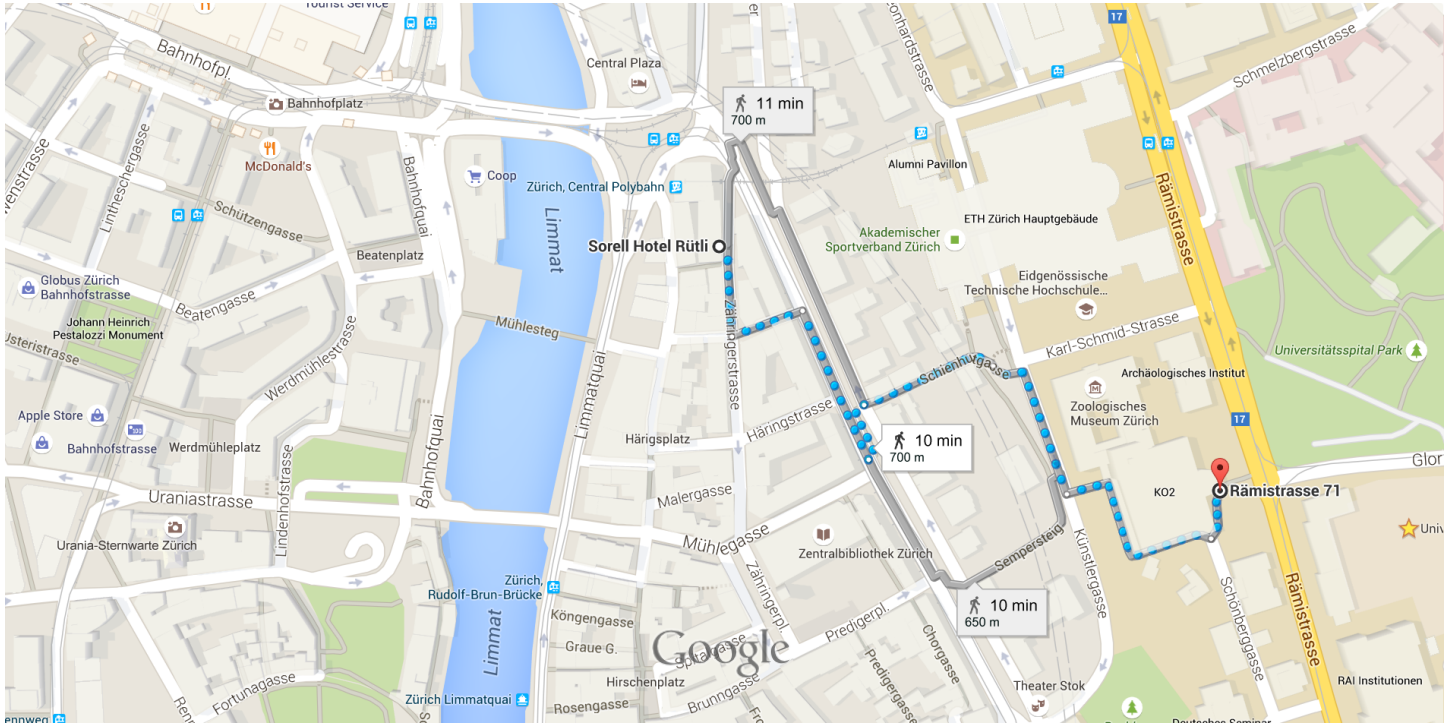

Google

Sorell Hotel Rütli to Rämistrasse 71, 8006 Zürich

Walk 700 m, 10 min

○ Sorell Hotel Rütli

Use caution - may involve errors or sections not suited for walking

Zähringerstrasse 43, 8001 Zürich

- 1. Head south on Zähringerstrasse toward Friedrich-Glauser-Gasse

↑ _____ 65 m

- 2. Turn left onto Gräbligasse

↶ _____ 53 m

- 3. Turn right onto Seilergraben

↷ _____ 120 m

- 4. Turn left toward Schienhutgasse

↶ _____ 49 m

- 5. Turn right onto Schienhutgasse

Take the stairs

↷ _____ 100 m

- 6. Slight right to stay on Schienhutgasse

Take the stairs

↷ _____ 120 m

- 7. Turn left onto Doktor-Faust-Gasse

Take the stairs

↶ _____ 150 m

8. Turn left at Schönberggasse

36 m

◉ Rämistrasse 71

8006 Zürich

These directions are for planning purposes only. You may find that construction projects, traffic, weather, or other events may cause conditions to differ from the map results, and you should plan your route accordingly. You must obey all signs or notices regarding your route.