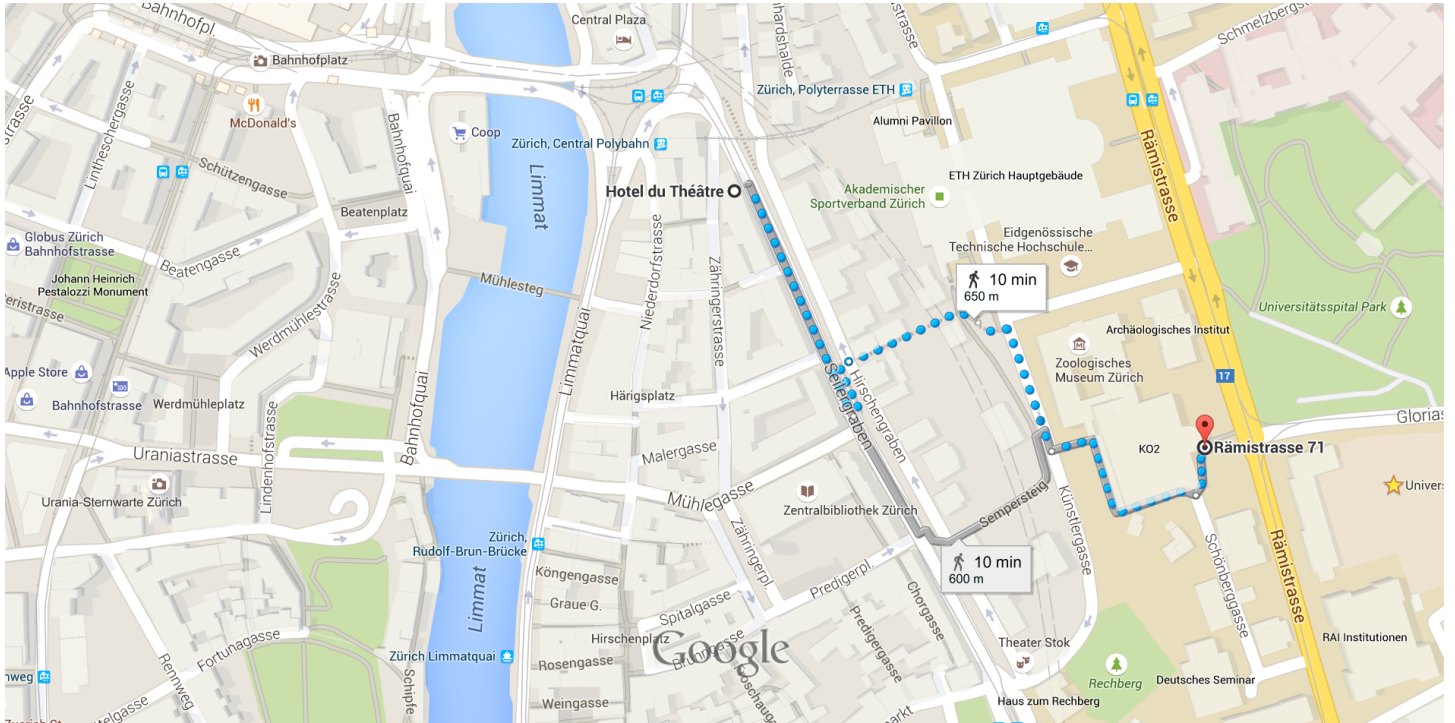

Google

Hotel du Théâtre, Seilergraben, Zurich to Rämistrasse 71, 8006 Zürich

Walk 650 m, 10 min

○ Hotel du Théâtre

Seilergraben 69, 8001 Zürich

Use caution - may involve errors or sections not suited for walking

1. Head southeast on Seilergraben toward Gräbligasse

180 m

2. Turn left toward Schienhutgasse

49 m

3. Turn right onto Schienhutgasse

Take the stairs

100 m

4. Slight right to stay on Schienhutgasse

Take the stairs

120 m

5. Turn left onto Doktor-Faust-Gasse

Take the stairs

150 m

6. Turn left at Schönberggasse

36 m

⊙ Rämistrasse 71

8006 Zürich

These directions are for planning purposes only. You may find that construction

11.8.2015

Hotel du Théâtre, Seilergraben, Zurich to Rämistrasse 71, 8006 Zürich - Google Maps

projects, traffic, weather, or other events may cause conditions to differ from the map results, and you should plan your route accordingly. You must obey all signs or notices regarding your route.